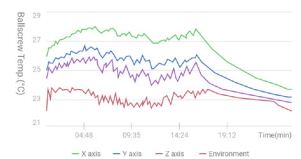

**Thermal
Diagnosis**

Thermal alarm monitors the ballscrew working temperature and record the abnormal temperature in historical data.