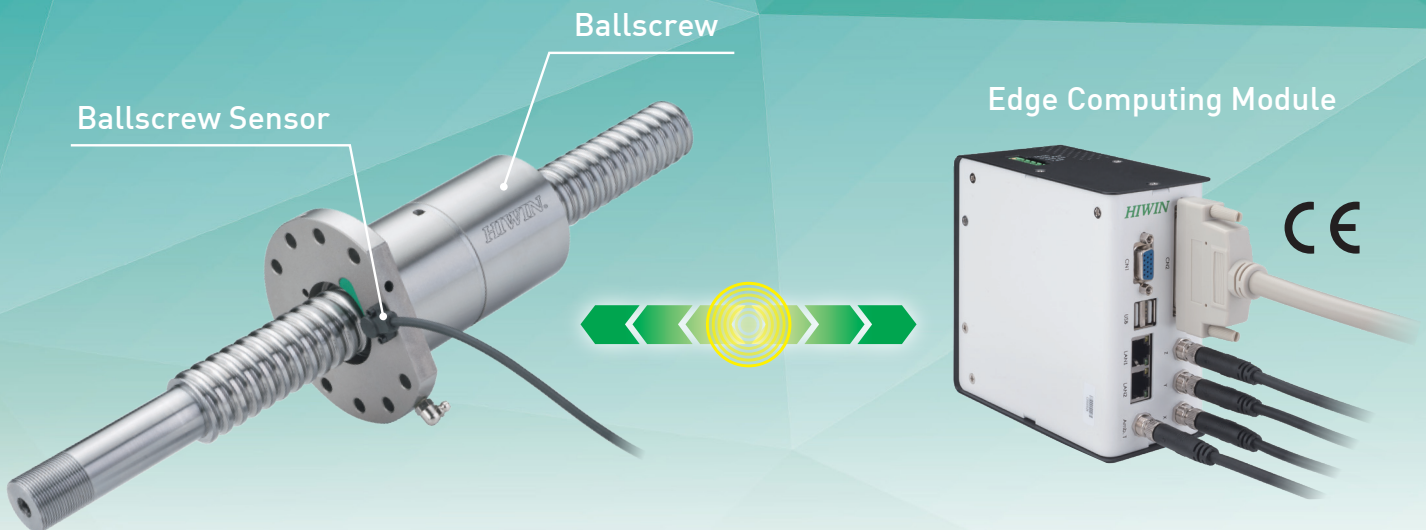

HIWIN®

i4.0BS®

Intelligent 4.0 Ballscrew

HIWIN i4.0BS® is the first intelligent 4.0 ballscrew in the world. It combines a multifunction sensor to detect vibration and temperature with professional algorithm. Users can monitor the status of each machine in real time from the APP to arrange maintenance schedule. It can avoid machines' unexpected shutdown, and achieve high machine utilization, energy saving and environmental protection.

Abnormal vibration alarm monitors the ballscrew is working normally. And record the abnormal data in historic data.

**Life
Prediction**

To remind the customer for machine maintenance, to avoid machine damage and shutdown without warning.

i4.0BS® transmits signals via sensors and PLC I/O to the edge computing module for calculation and analysis. Then the results are shown on display devices through Ethernet network to achieve remote monitoring.

i4.0BS® features remote monitoring function through multiple devices, intelligent diagnosis and historic log . It can diagnose various warning messages of the ballscrew and detects the failed axis and failure occurrence time, to remind users to take actions for predictive maintenance.