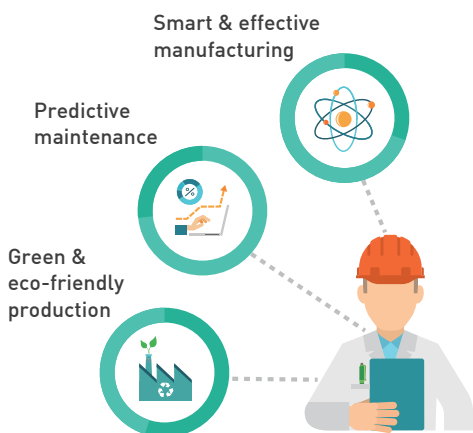

HIWIN®

i4.0BS®

Intelligent 4.0 Ballscrew

HIWIN i4.0BS® is the first intelligent 4.0 ballscrew in the world. It combines a multifunction sensor to detect vibration and temperature with professional algorithm. Users can monitor the status of each machine in real time from the APP to arrange maintenance schedule. It can avoid machines' unexpected shutdown, and achieve high machine utilization, energy saving and environmental protection.

Abnormal vibration alarm monitors the ballscrew is working normally. And record the abnormal data in historic data.

**Life
Prediction**

To remind the customer for machine maintenance, to avoid machine damage and shutdown without warning.

**Smart
Lubrication**

The smart lubrication can control the lubricant volume to ensure the ballscrew work in optimized condition and eco-friendly in oil consumption.

**Thermal
Diagnosis**

Thermal alarm monitors the ballscrew working temperature and record the abnormal temperature in historical data.