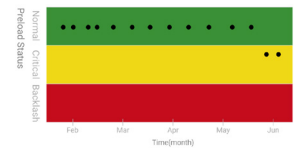

Abnormal vibration alarm monitors the ballscrew is working normally. And record the abnormal data in historic data.

**Life
Prediction**

To remind the customer for machine maintenance, to avoid machine damage and shutdown without warning.