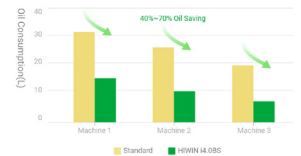

Abnormal vibration alarm monitors the ballscrew is working normally. And record the abnormal data in historic data.

**Life
Prediction**

To remind the customer for machine maintenance, to avoid machine damage and shutdown without warning.

**Smart
Lubrication**

The smart lubrication can control the lubricant volume to ensure the ballscrew work in optimized condition and eco-friendly in oil consumption.

**Thermal
Diagnosis**

Thermal alarm monitors the ballscrew working temperature and record the abnormal temperature in historical data.