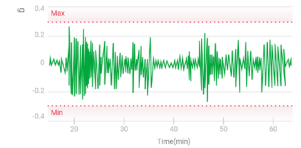

HIWIN®

i4.0BS®

Intelligent 4.0 Ballscrew

HIWIN i4.0BS® is the first intelligent 4.0 ballscrew in the world. It combines a multifunction sensor to detect vibration and temperature with professional algorithm. Users can monitor the status of each machine in real time from the APP to arrange maintenance schedule. It can avoid machines' unexpected shutdown, and achieve high machine utilization, energy saving and environmental protection.

Abnormal vibration alarm monitors the ballscrew is working normally. And record the abnormal data in historic data.

**Life
Prediction**

To remind the customer for machine maintenance, to avoid machine damage and shutdown without warning.

i4.0BS® features remote monitoring function through multiple devices, intelligent diagnosis and historic log . It can diagnose various warning messages of the ballscrew and detects the failed axis and failure occurrence time, to remind users to take actions for predictive maintenance.