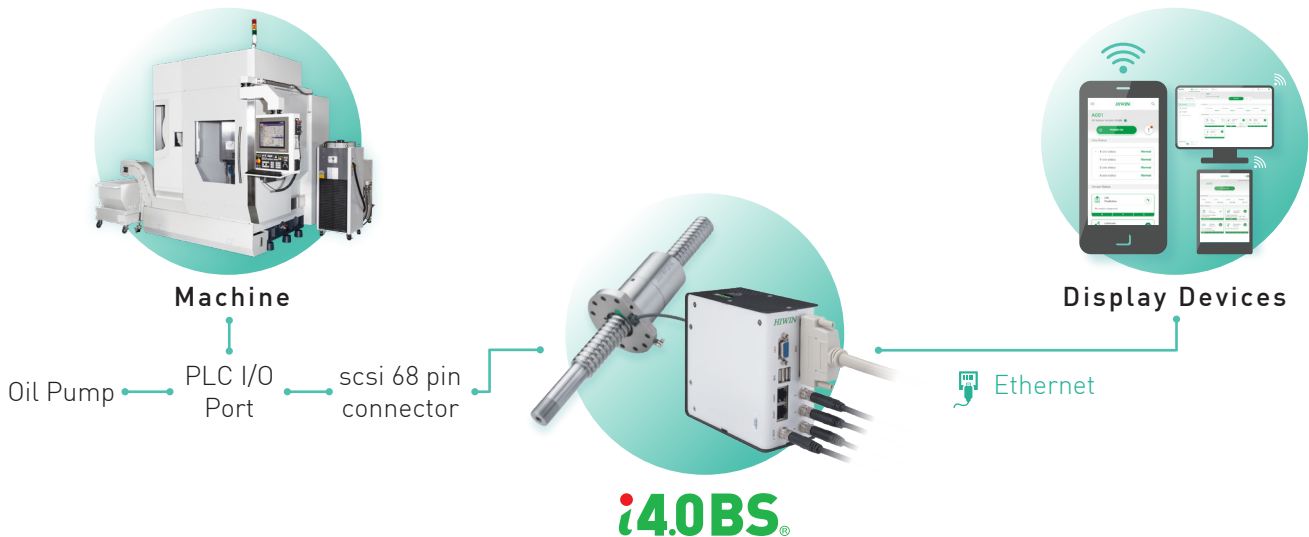

HIWIN®

i4.0BS®

Intelligent 4.0 Ballscrew

HIWIN i4.0BS® is the first intelligent 4.0 ballscrew in the world. It combines a multifunction sensor to detect vibration and temperature with professional algorithm. Users can monitor the status of each machine in real time from the APP to arrange maintenance schedule. It can avoid machines' unexpected shutdown, and achieve high machine utilization, energy saving and environmental protection.

**Smart
Lubrication**

The smart lubrication can control the lubricant volume to ensure the ballscrew work in optimized condition and eco-friendly in oil consumption.

**Thermal
Diagnosis**

Thermal alarm monitors the ballscrew working temperature and record the abnormal temperature in historical data.

i4.0BS® transmits signals via sensors and PLC I/O to the edge computing module for calculation and analysis. Then the results are shown on display devices through Ethernet network to achieve remote monitoring.

i4.0BS® features remote monitoring function through multiple devices, intelligent diagnosis and historic log . It can diagnose various warning messages of the ballscrew and detects the failed axis and failure occurrence time, to remind users to take actions for predictive maintenance.